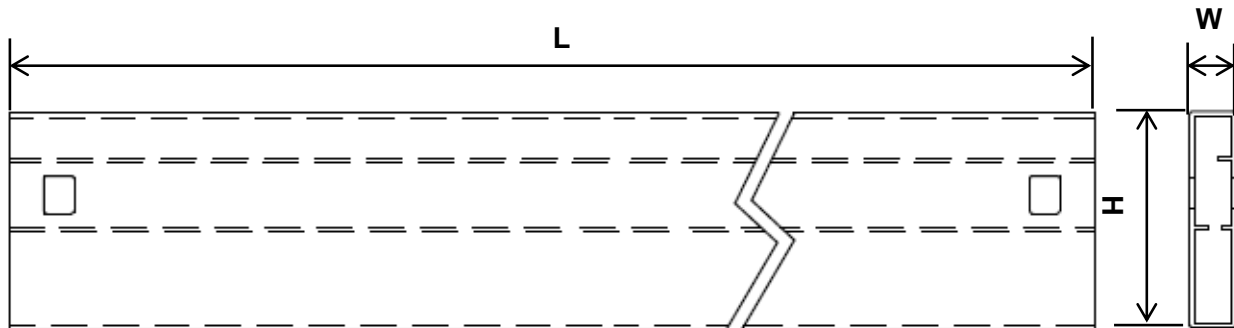

**Package View**

TO-220AC-2L

**Packing Quantity**

Packing Type	Packing Code	Packaging Description	Tube (pc)	Inner Box (pc)	Carton (pc)	Carton Size (mm)
Tube	-	Anti-Static Plastic Tubes	50	2,000	8,000	600x330x185

**Tube Dimension**

Tube dimensions

Symbol	Specification (mm)
L	535.0±1.0
H	33.00±0.3
W	6.30±0.20

**Note1:** Tube Surface Resistance  $10^4 \sim 10^{11} \Omega$ .